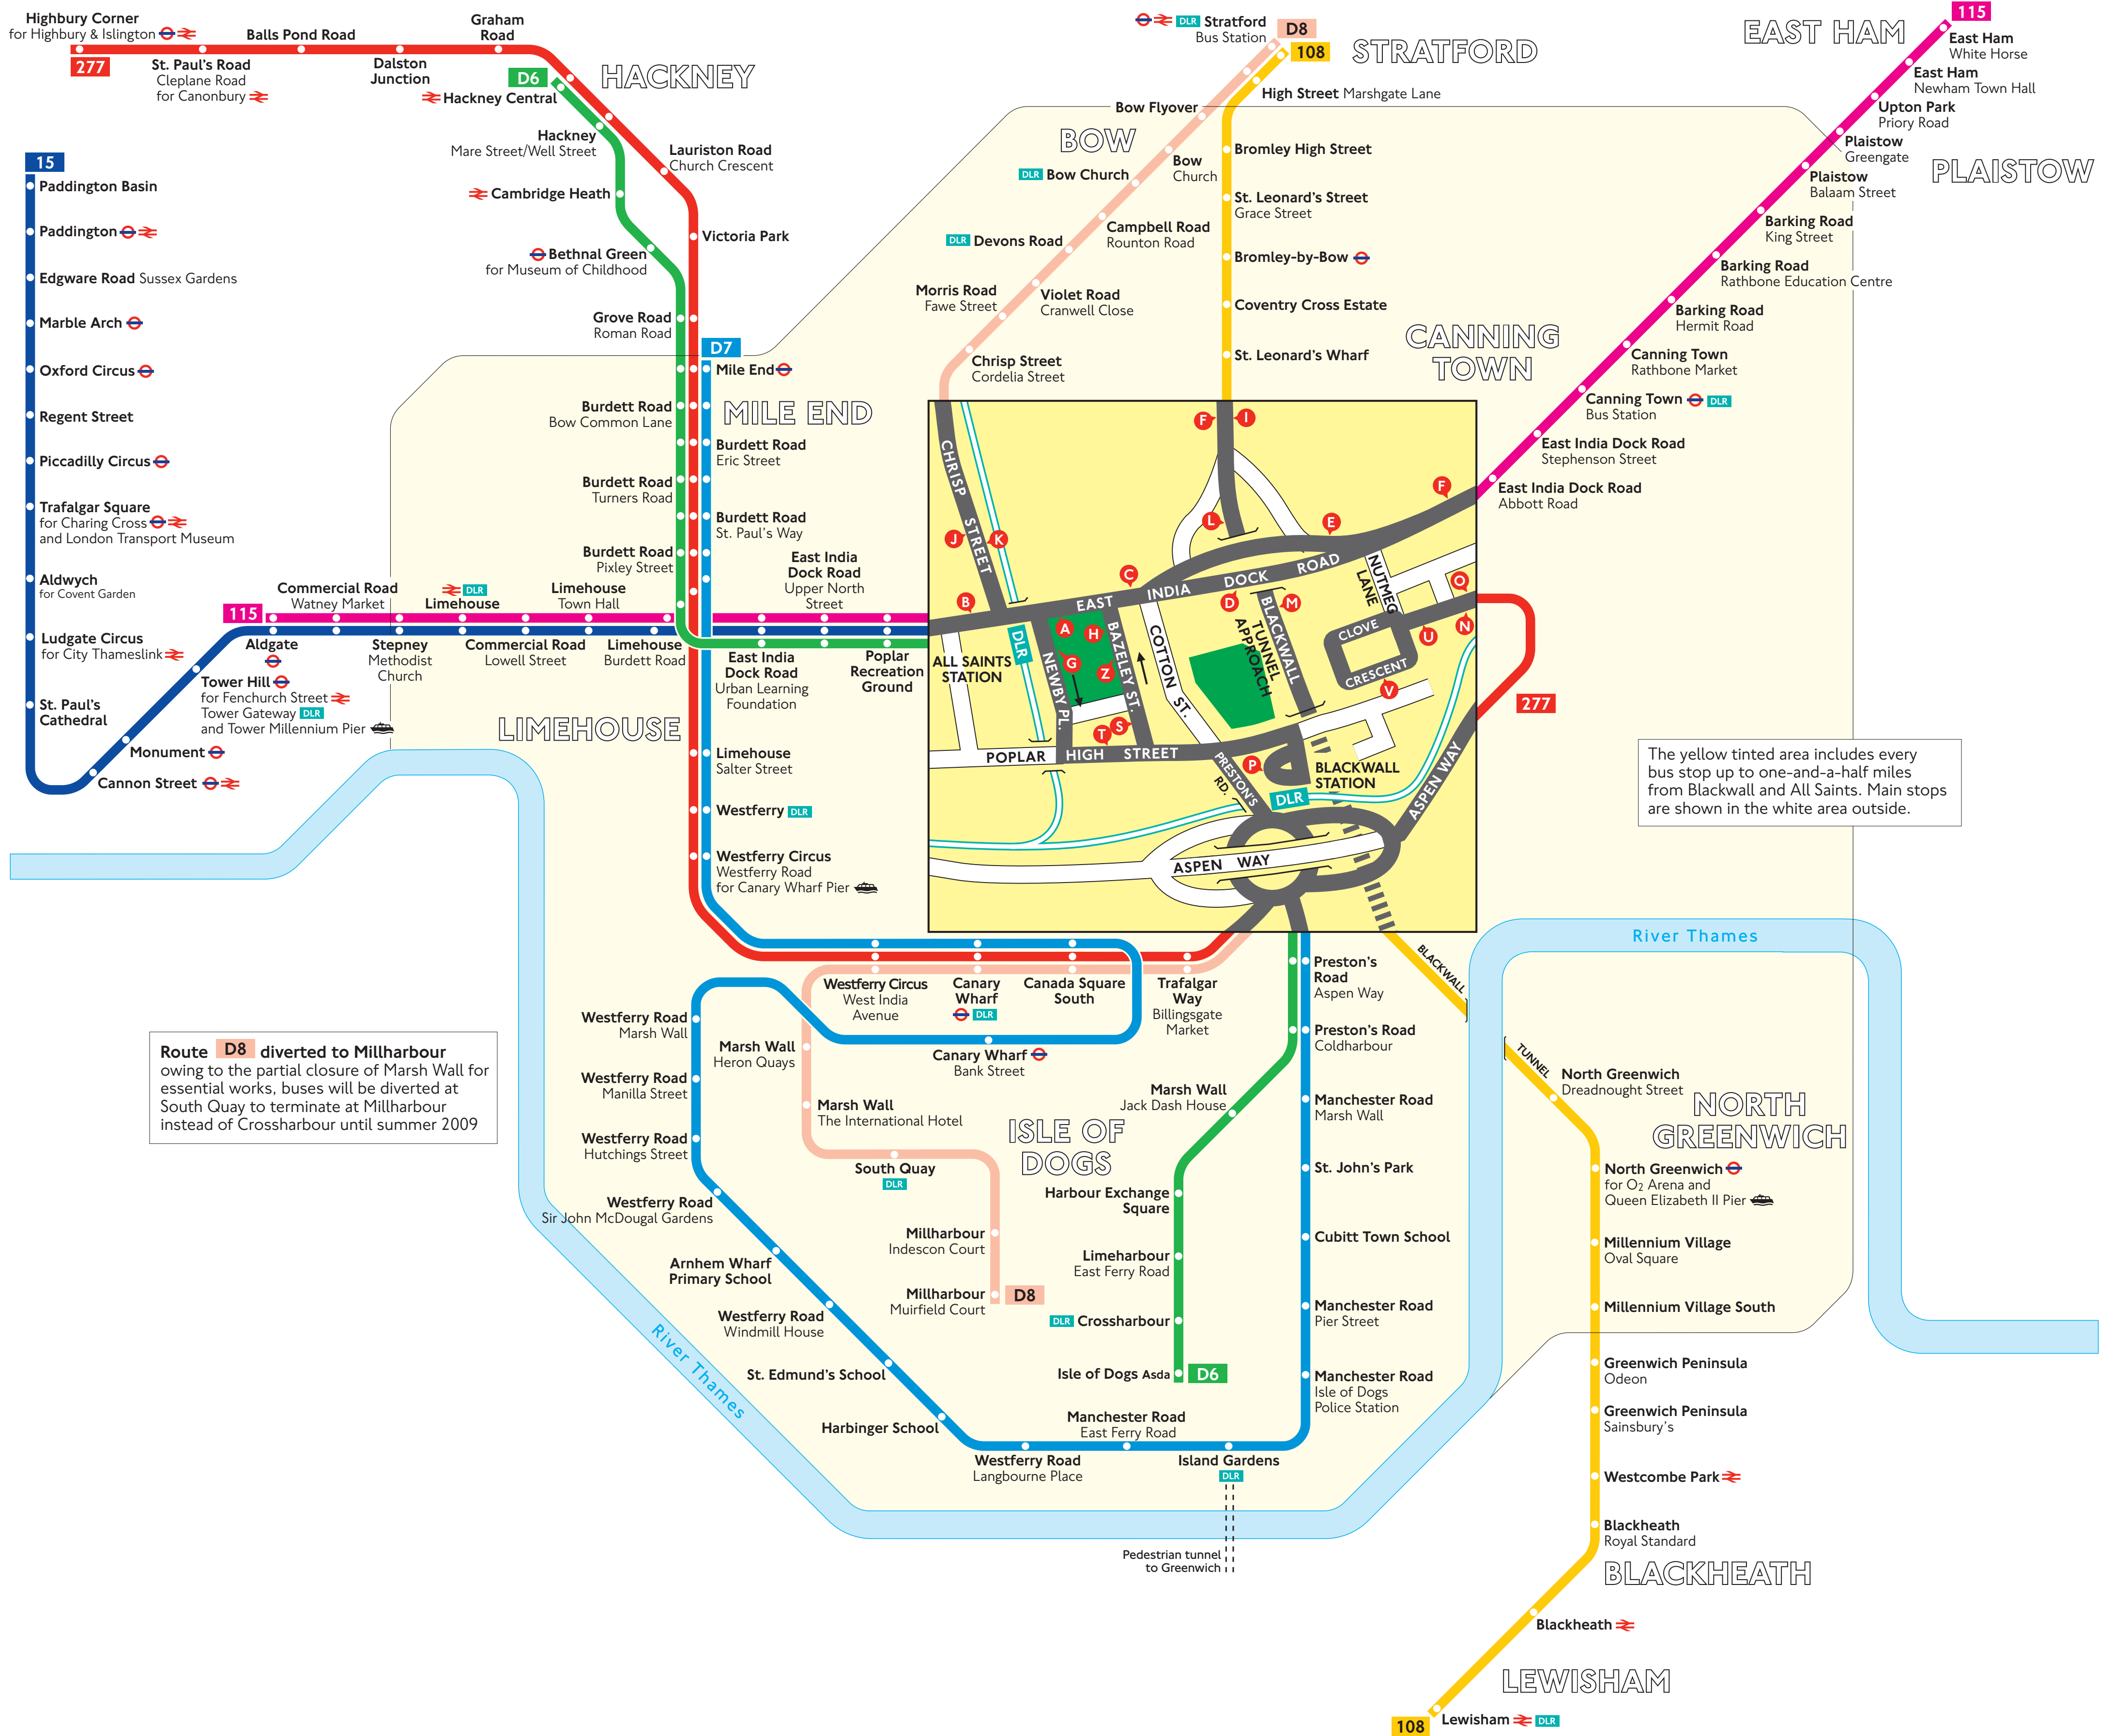

Buses from Blackwall and All Saints

Key

- 15 Day buses in black
- N50 Night buses in blue
- Connections with Underground
- Connections with National Rail
- Connections with Docklands Light Railway
- Connections with river boats

Red discs show the bus stop you need for your chosen bus service. The disc A appears on the top of the bus stop in the street (see map of town centre in centre of diagram).

Route finder

Day buses including 24-hour routes

Bus route	Towards	Bus stops
15	Paddington Basin	A P S
108	Lewisham	I M
	Stratford	F L
115	Aldgate	A D
	East Ham	B C E F
277	Highbury Corner	O U V
D6	Crossharbour	B G T
	Hackney	A S
D7	Mile End	G T
D8	Millharbour	G K T
	Stratford	A J S

Night buses

Bus route	Towards	Bus stops
N15	Paddington Basin	A D
	Romford	B C E F
N50	Gallions Reach	E F H S
	Trafalgar Square	D G T

Destination finder

Destination	Bus routes	Bus stops
A		
Aldgate	15, 115, N15, N50 via Island Gardens	A P S, A D, O G T
Aldwych for Covent Garden and London Transport Museum	15, D7, N15	A P S, A D, G T
Arnhem Wharf Primary School	D7, N50	G T, O G T
B		
Balls Pond Road	277	O U V
Bank	N50	O G T
Barking	N15	B C E F
Barking Road	115, N15	B C E F, E F H S
Beckton	N50	E F H S
Becontree Heath	N15	B C E F

Destination	Bus routes	Bus stops
Bethnal Green for Museum of Childhood	D6	A S
Billingsgate Market	277, D8	O U V, O K T
Blackheath and Royal Standard	108	I M
Blackwall Lane Tunnel Avenue	108	I M
Bow Church	D8	A J S
Bow Flyover	D8	A J S
Bromley-by-Bow	108	I L
Bromley High Street	108	I L
Burdett Road	277, D6, D7 via Island Gardens	O U V, A S, G T

Destination	Bus routes	Bus stops
C		
Cambridge Heath	D6	A S
Campbell Road Rounton Road	D8	A J S
Canada Square South	277, D8	O U V, O K T
Canary Wharf	277, D7 via Island Gardens, D8, N50	G T, G K T, O G T, O U V
Canning Town DLR Bus Station	115, N15, N50	E F H S, E F H S, E F H S
Canning Town Rathbone Market	115, N15	B C E F
Cannon Street	15, N15	A P S, A D
Canonbury	277	O U V
Chrip Street Cordelia Street	D8	A J S
Commercial Road	15, 115, N15, N50 via Island Gardens	A P S, A D, O G T, O U V
Coventry Cross Estate	108	I L
Crossharbour	D6	G T
Cubitt Town School	D7, N50	G T, E F H S
Custom House for ExCel	N50	E F H S

Destination	Bus routes	Bus stops
D		
Dalston Junction	277	O U V
Devons Road	D8	A J S
E		
East Beckton	N50	E F H S
East Ham Newham Town Hall	115, N15	B C E F
East Ham White Horse	115	B C E F
East India Dock Road Abbott Road and Stephenson Street	115, N15, N50	B C E F, E F H S, A P S
East India Dock Road Upper North Street	15, D6, 115, N15	A P S, A D, A S, A S
Edgware Road Sussex Gardens	15	A P S

Destination	Bus routes	Bus stops
G		
Gallions Reach	N50	E F H S
Graham Road	277	O U V
Greenwich Peninsula Odeon and Sainsbury's	108	I M
Grove Road Roman Road	277, D6	O U V, A S
H		
Hackney	277	O U V
Hackney Mare Street/Well Street	D6	A S
Hackney Central	277	O U V
	D6	A S